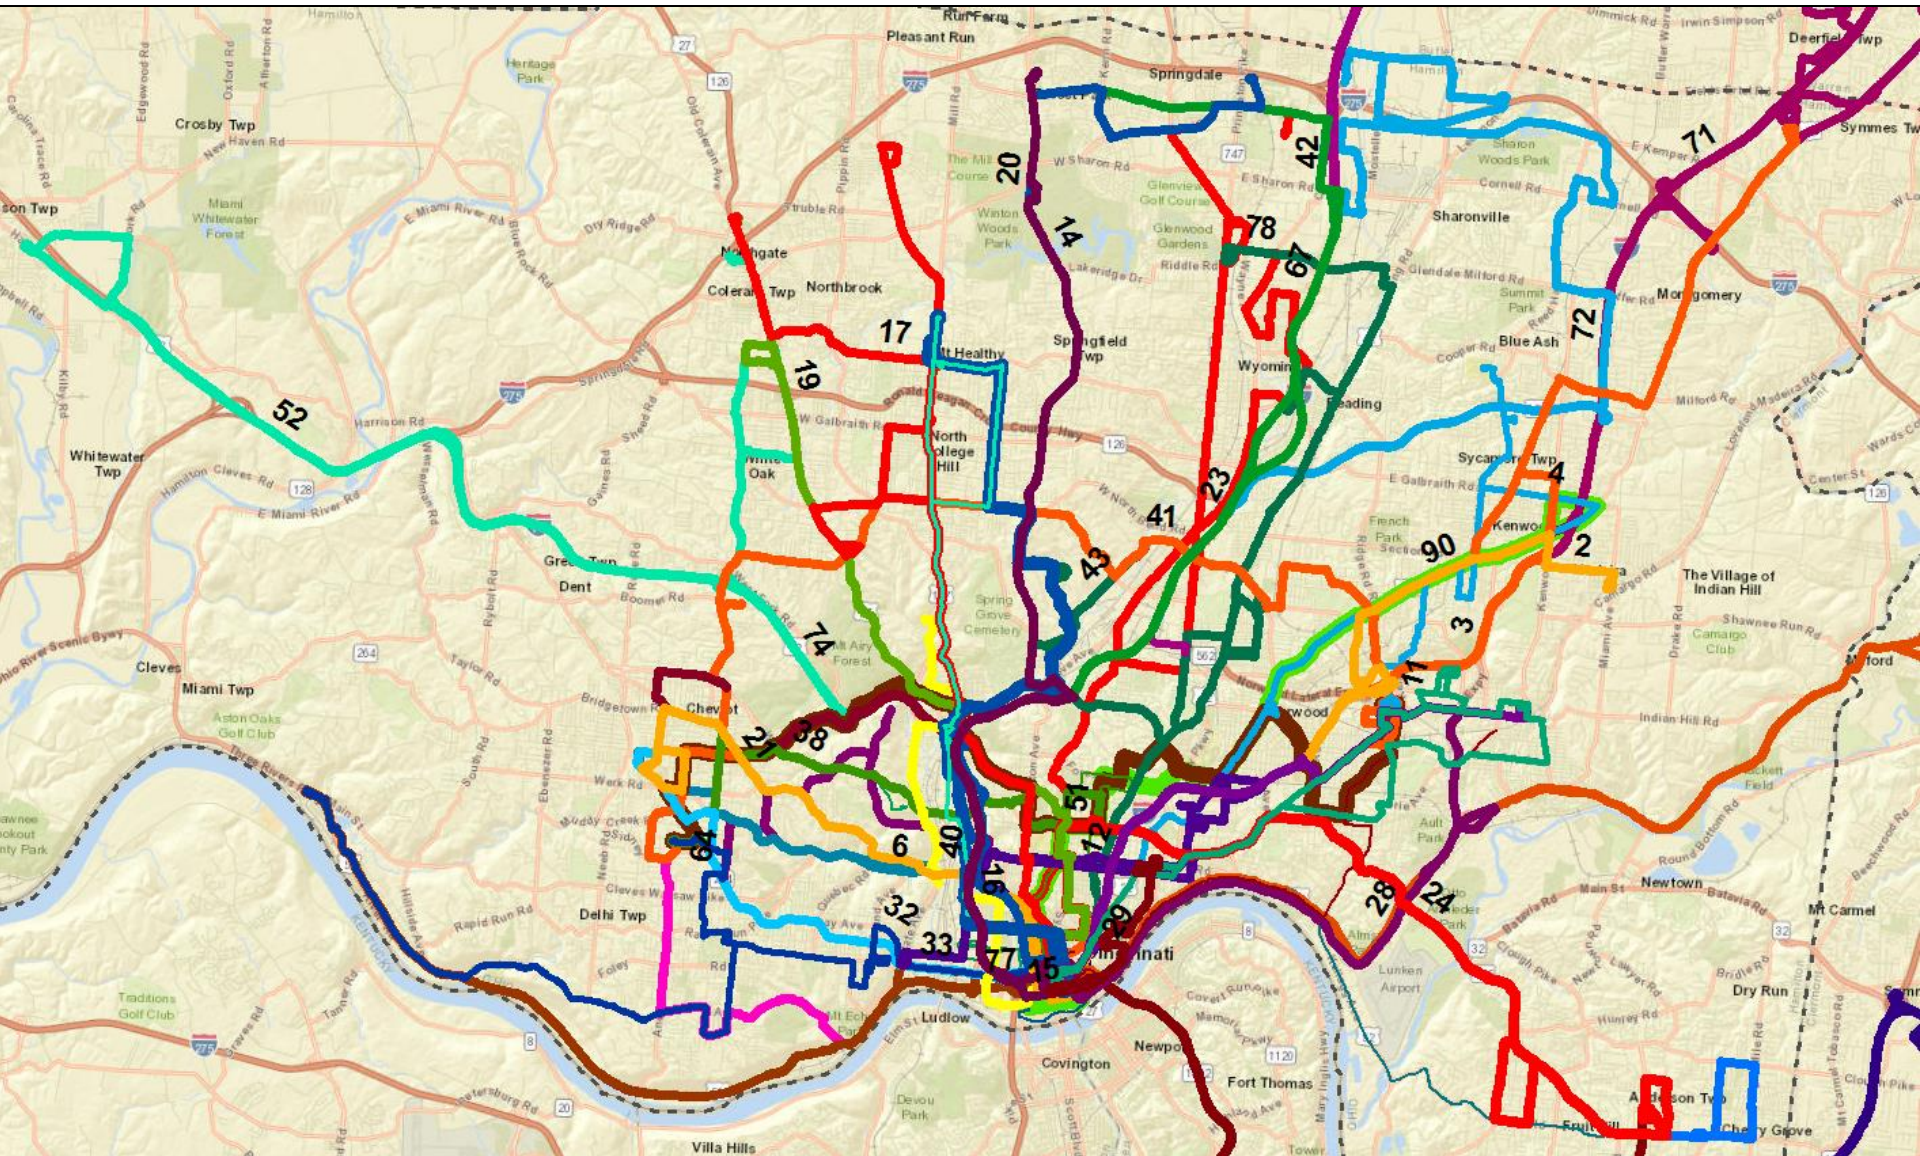

# *Current Routes Serving:* Cincinnati

June 7, 2019

# Cincinnati: All Routes —current

## Cincinnati

Route	Span				Frequency				New or Modified Routes			
	2020	2021	2022	2023	2020	2021	2022	2023	2020	2021	2022	2023
2X							X					
3/3X			X				X					
4	X							X		X		
6				X				X				
11	X							X				
12X/25X			X				X				X	
14X			X									
15X			X				X					
16	X				X							
17	X							X				
19		X				X						
20	X				X							
21				X				X				
23/23X			X									
24								X				X
28								X				
29X			X				X					
30X			X				X					
31			X				X					
32			X				X					
33	X				X							
35											X	
37X/38X											X	
40X			X									
41			X				X					
43	X								X			
46	X				X				X			
50								X				
51			X				X					
52X			X				X				X	
61										X		
62										X		
64								X				
67		X				X				X		
73											X	
74X			X								X	
75X/81X			X								X	
77X			X								X	
78	X				X			X				
84										X		
Blue Ash Circulator										X		
Springdale Circulator										X		