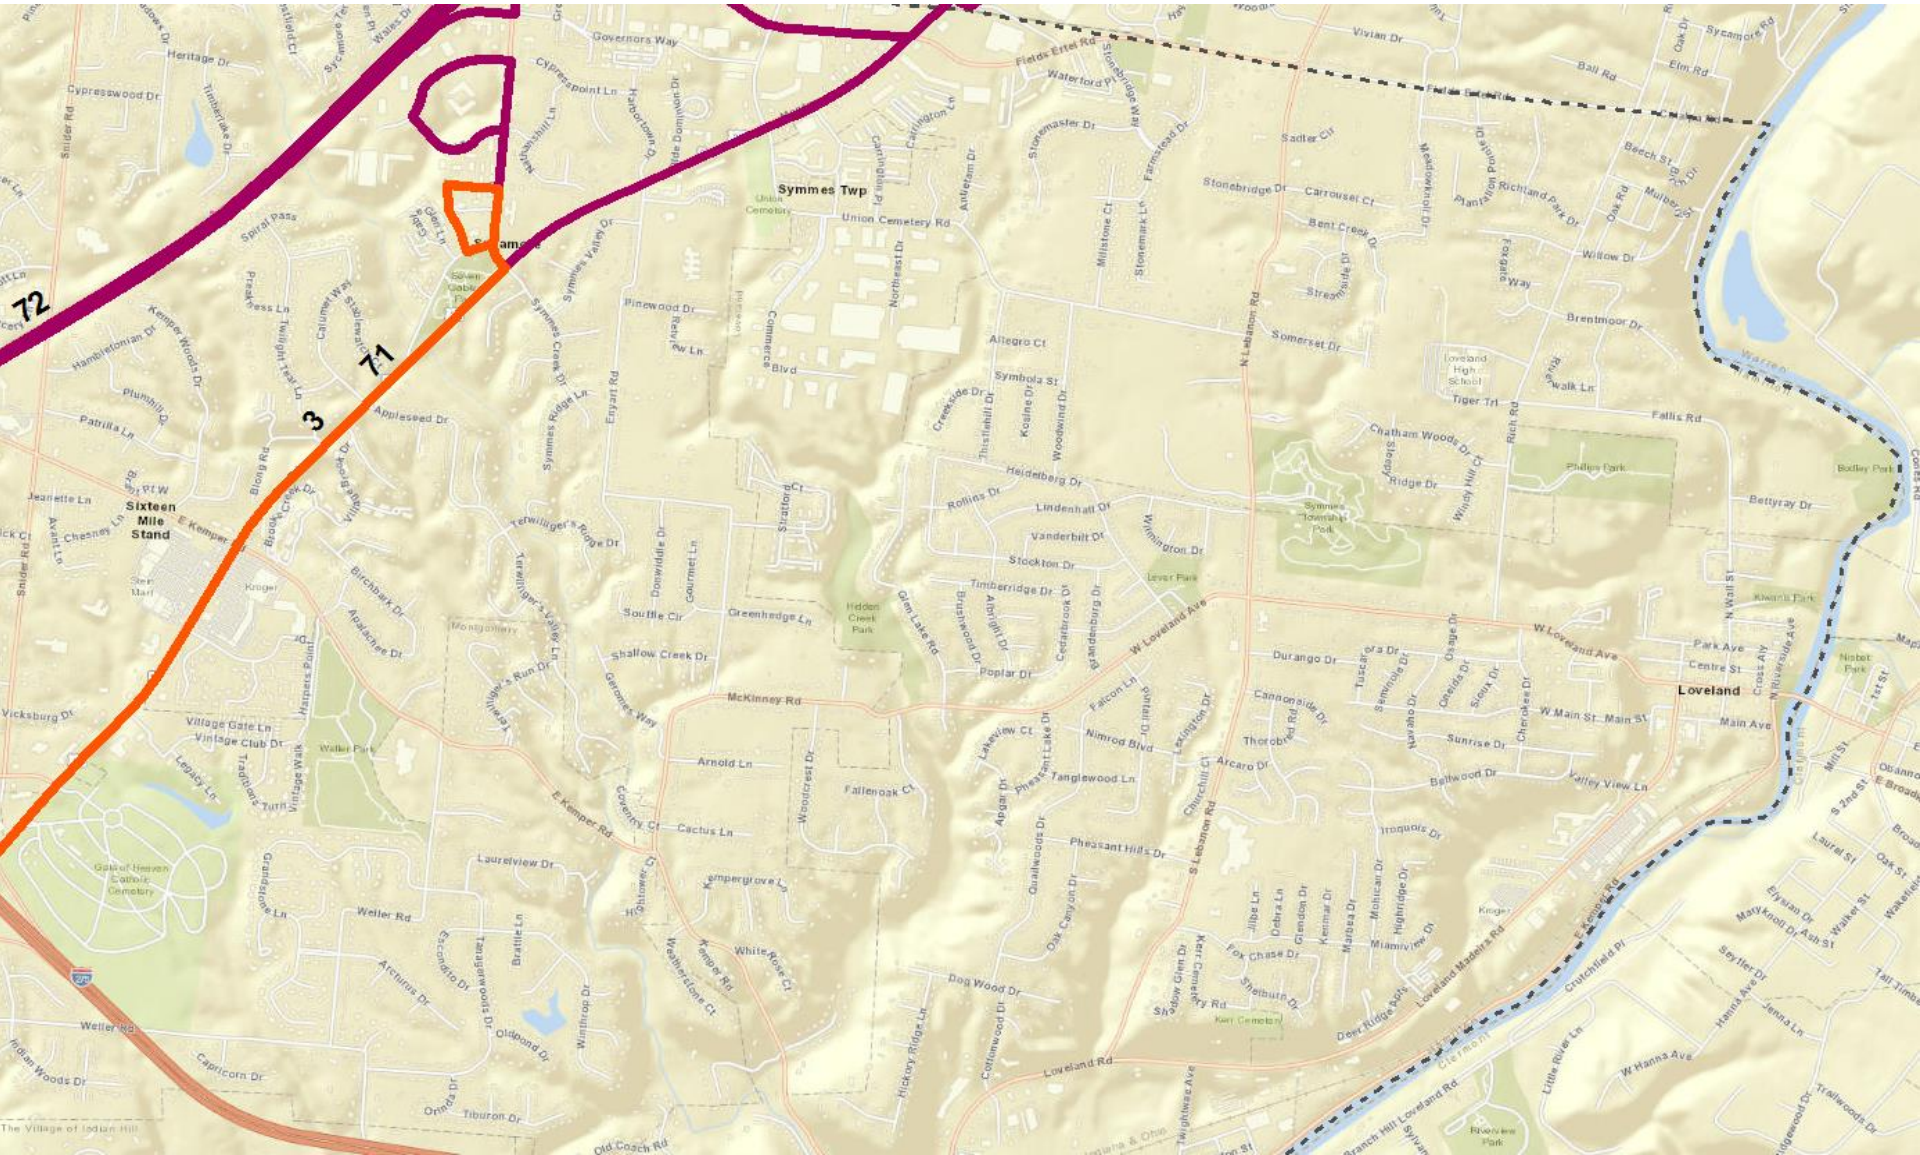

Current Routes Serving: Loveland

June 7, 2019

Loveland: All Routes —current

Service Improvements: Loveland

Type of Improvement	Routes Affected in Each Year			
	1 st Year	2nd Year	3rd Year	4th Year
Increased Weekday Span			3/3X	
New Weekday Service				
Route Extension				
24-Hour Weekday Service				
Improved Peak Headway			3/3X	
Improved Midday Headway			3/3X	
Improved Evening Headway				
Improved Saturday Span				
24-Hour Saturday Service				
Improved Saturday Headway				
New Saturday Service				
Improved Sunday Span				
24-Hour Sunday Service				
Improved Sunday Headway				
New Sunday Service				
New Circulator (on-demand)				

*For more information, see Proposed System Changes by Route