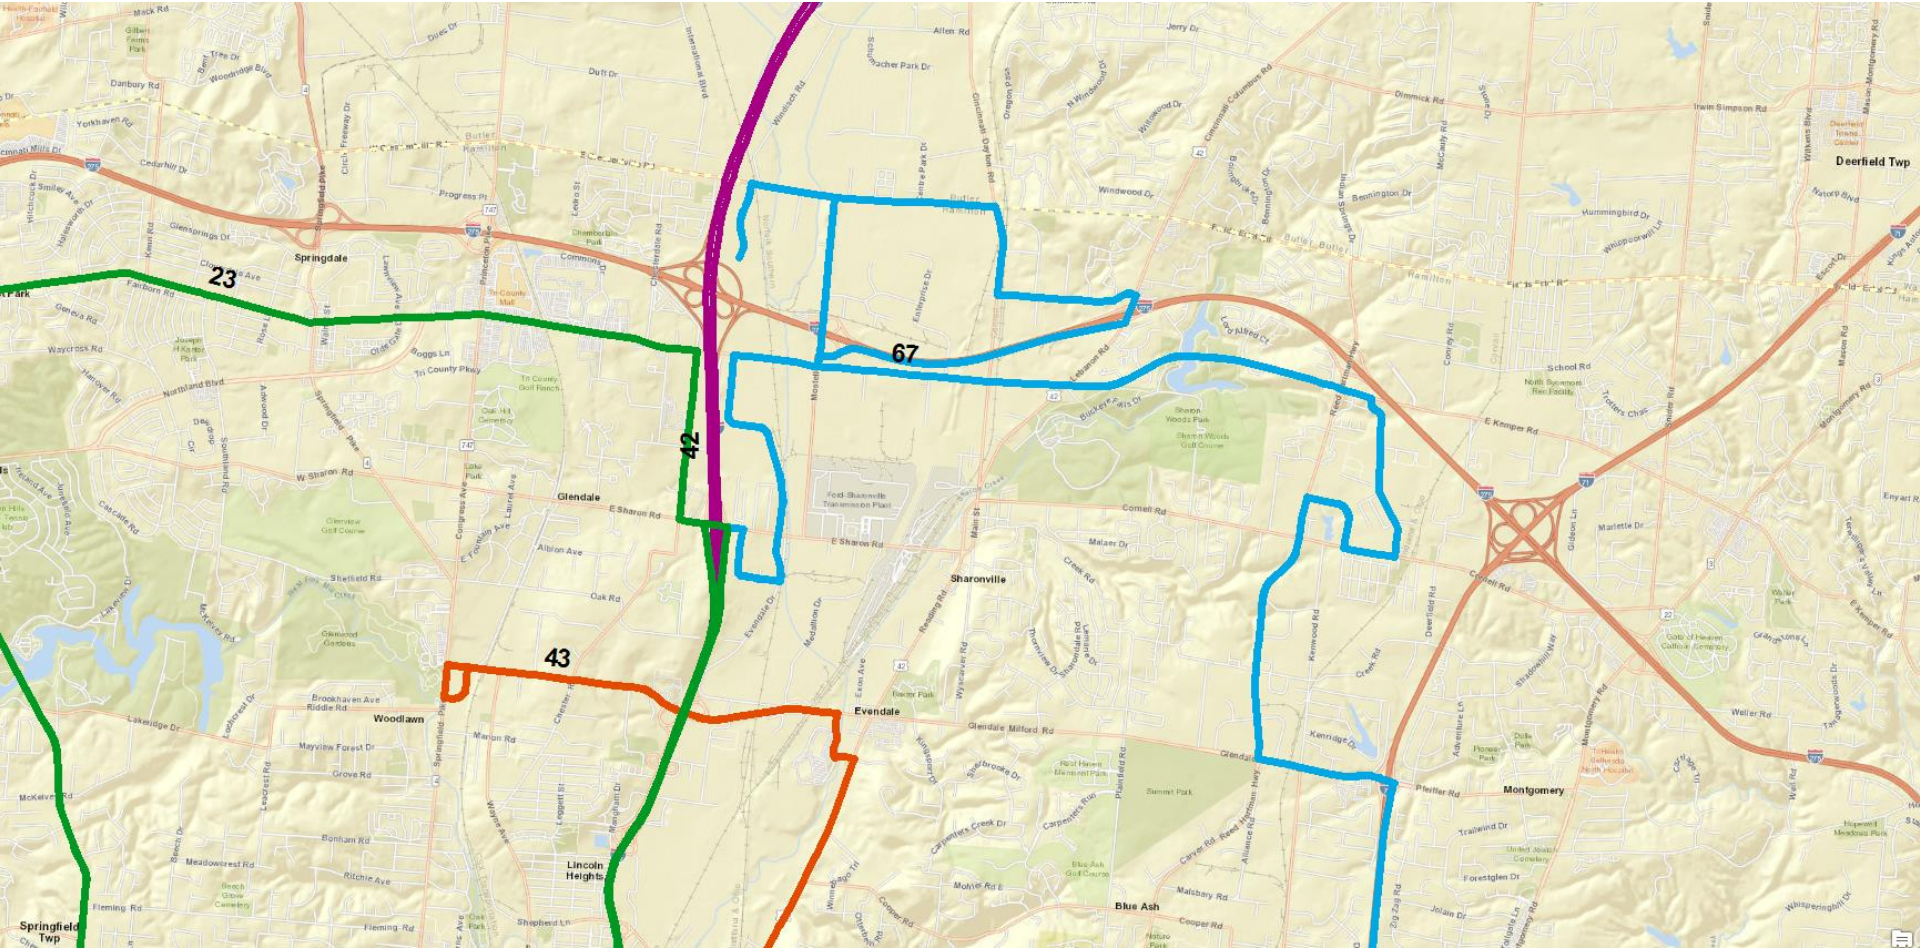

# *Current Routes Serving:* Sharonville

May 2, 2019

# Sharonville: All Routes —current

Type of Improvement	Routes Affected			
	1 st Year	2nd Year	3rd Year	4th Year
Increased Weekday Span	43	67	23	
New Weekday Service				
Route Extension		67		
24-Hour Weekday Service	43			
Improved Peak Headway	43	67		
Improved Midday Headway	43	67		
Improved Evening Headway	43	67		
Improved Saturday Span				
24-Hour Saturday Service	43			
Improved Saturday Headway	43	67		
New Saturday Service		67		
Improved Sunday Span				
24-Hour Sunday Service	43			
Improved Sunday Headway		67		
New Sunday Service		67		
New Circulator (on-demand)				

\*For more information, see Proposed System Changes by Route