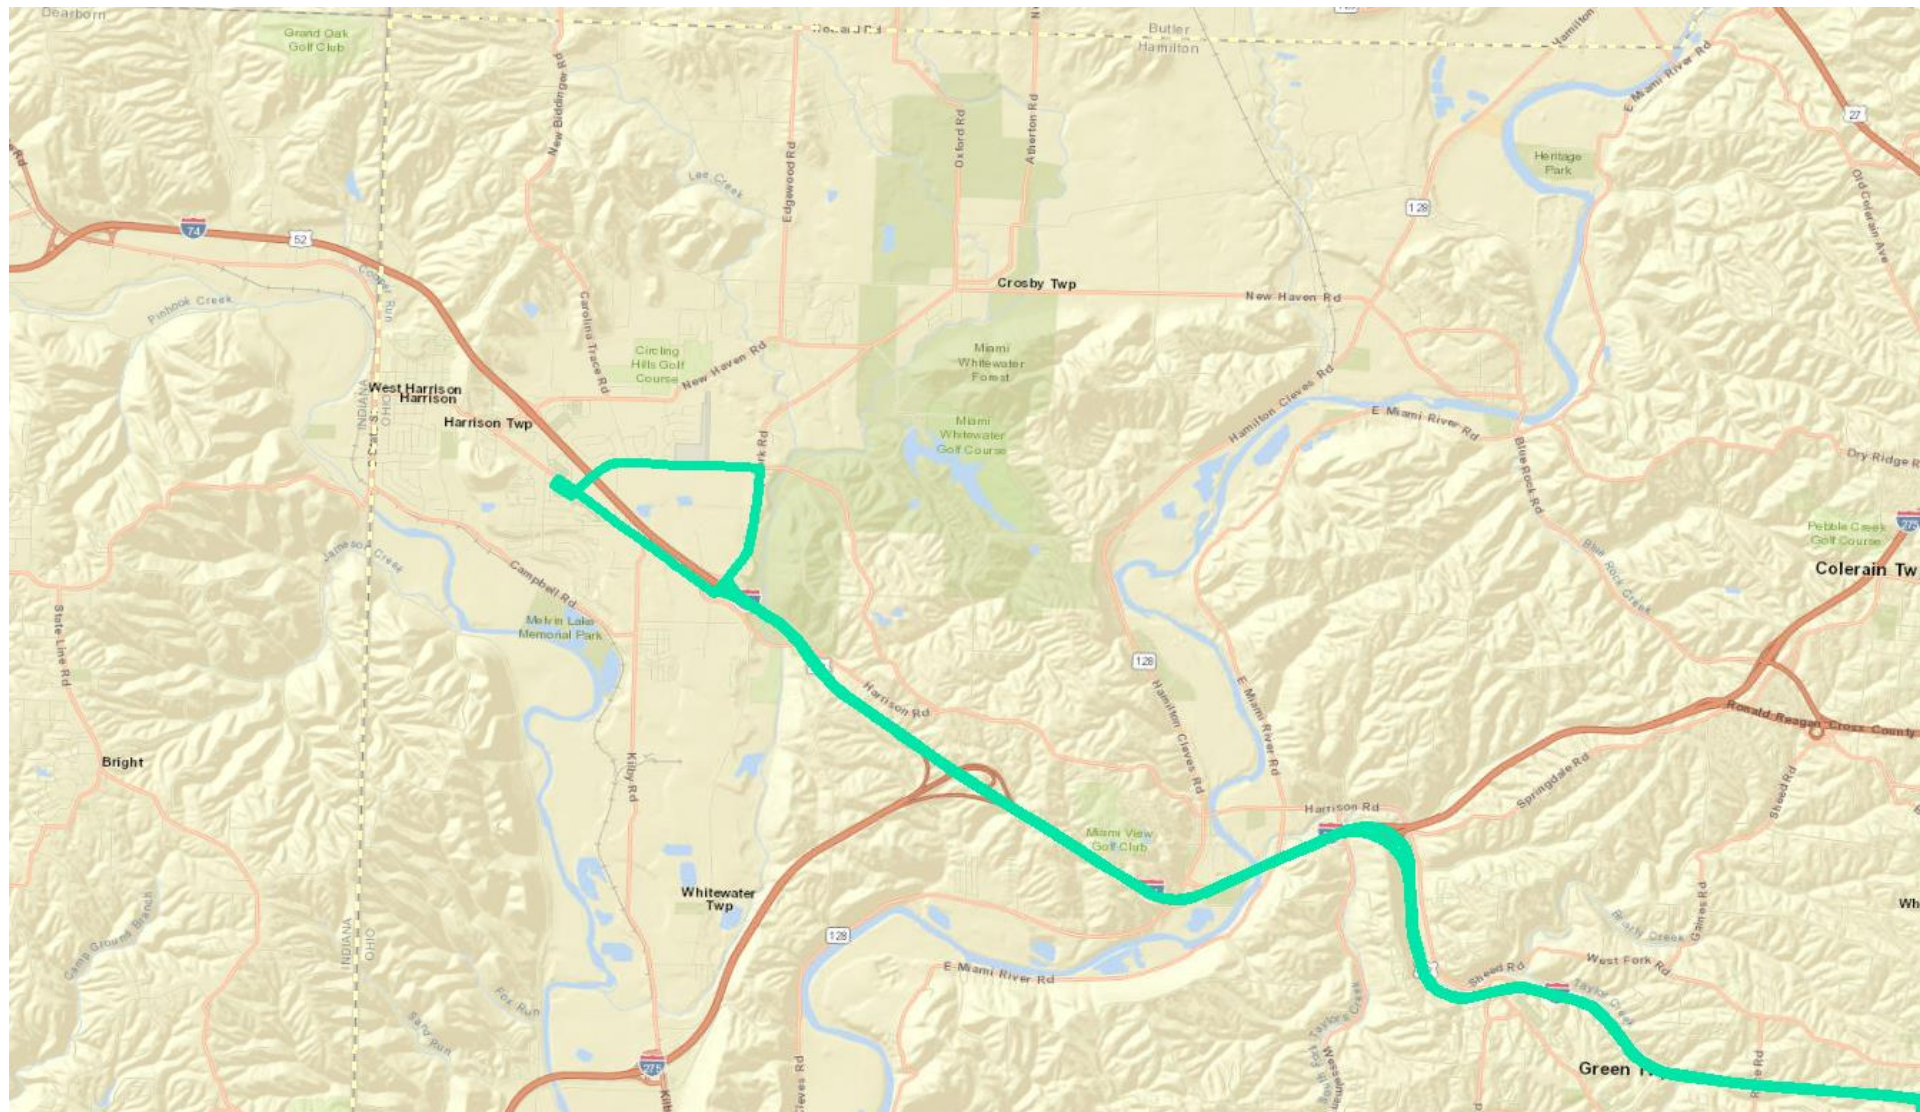

Current Routes Serving: Harrison Twp

May 29, 2019

Harrison Twp: All Routes —current

Service Improvements within Harrison Twp

Type of Improvement	Routes Affected in Each Year			
	1 st Year	2nd Year	3rd Year	4th Year
Increased Weekday Span			52X	
New Weekday Service				
Route Extension				
24-Hour Weekday Service				
Improved Peak Headway			52X	
Improved Midday Headway				
Improved Evening Headway				
Improved Saturday Span				
24-Hour Saturday Service				
Improved Saturday Headway				
New Saturday Service				
Improved Sunday Span				
24-Hour Sunday Service				
Improved Sunday Headway				
New Sunday Service				
New Circulator (on-demand)				

*For more information, see Proposed System Changes by Route