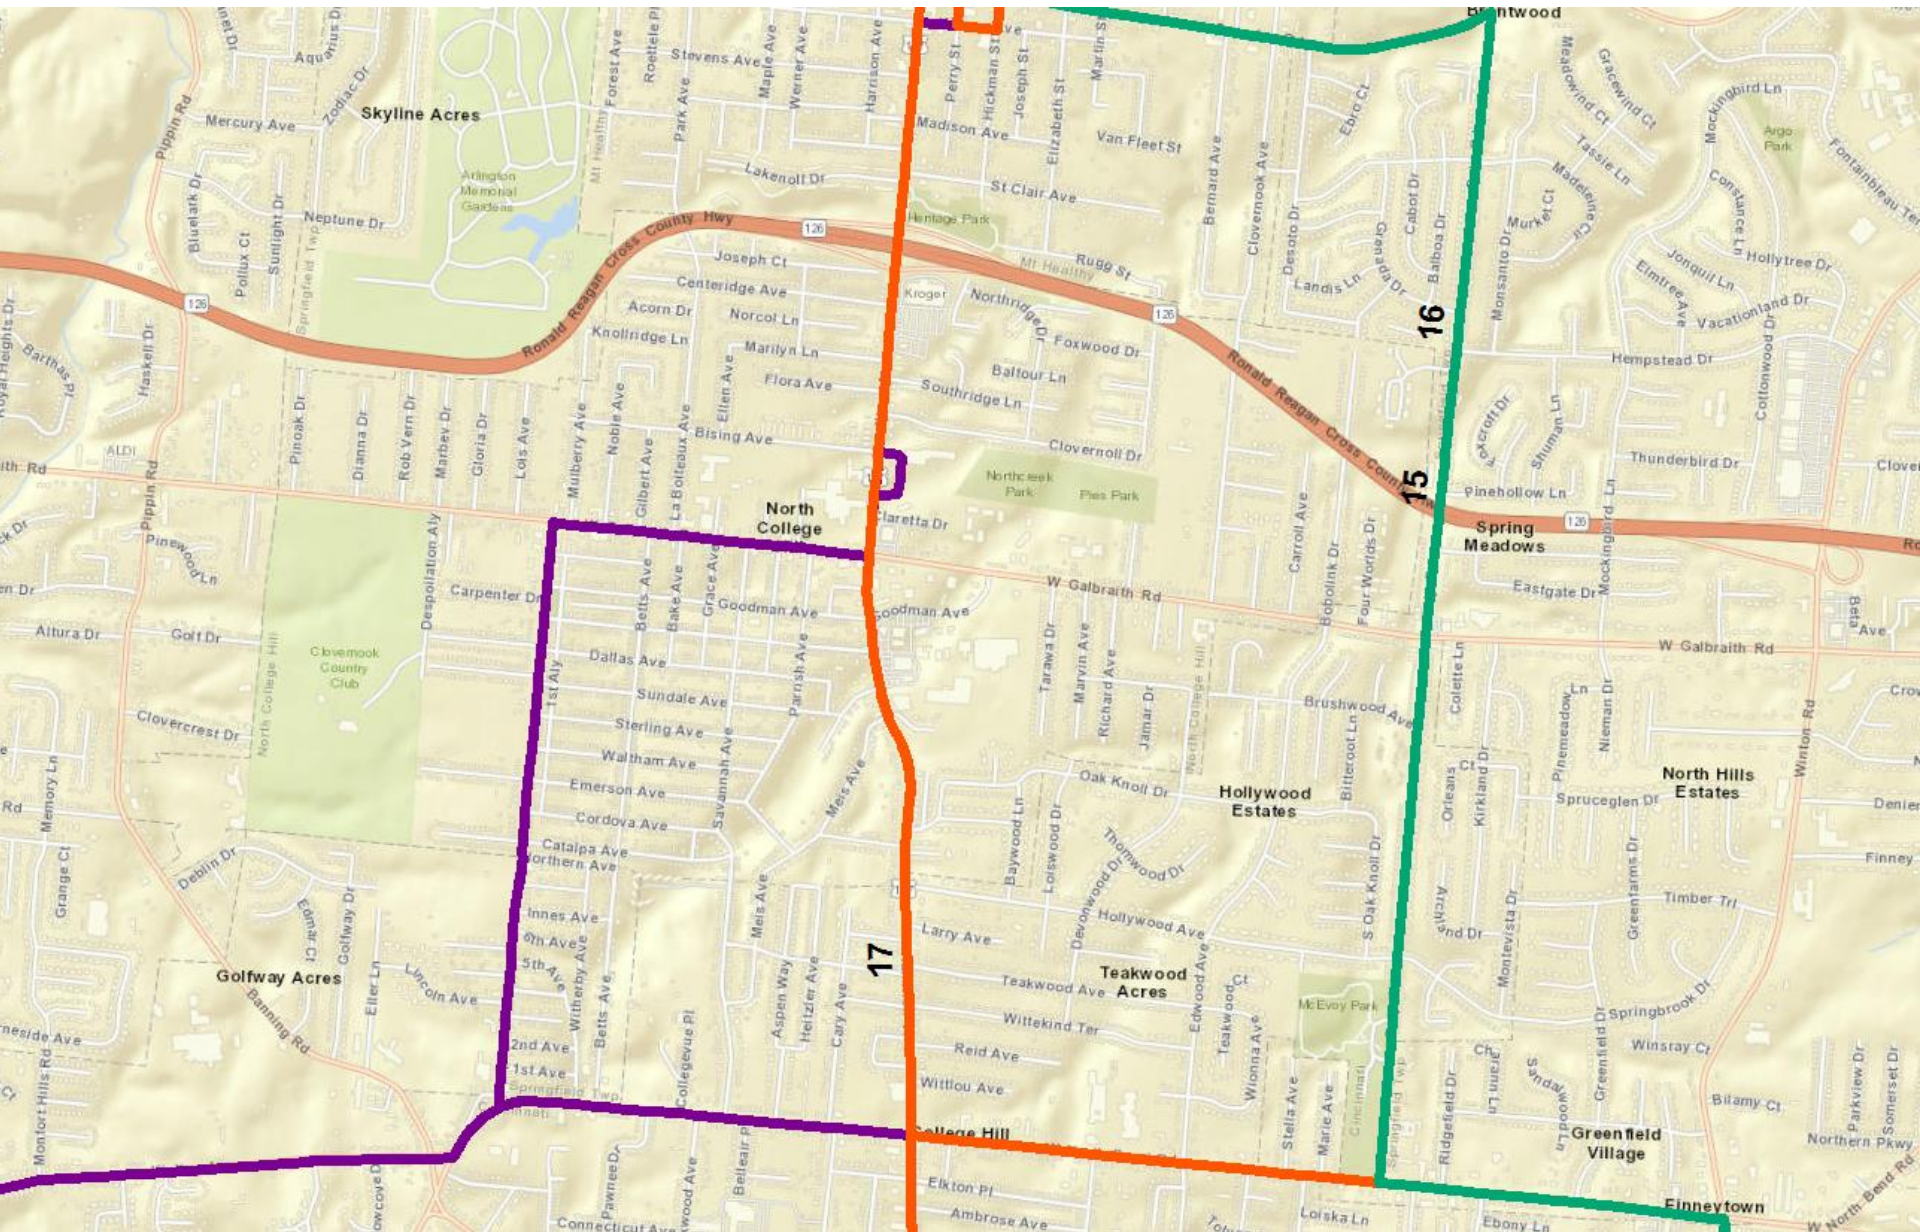

# *Current Routes Serving:* College Hill

May 26, 2019

# College Hill: All Routes —current

# Service Improvements within College Hill

Type of Improvement	Routes Affected in Each Year			
	1 st Year	2nd Year	3rd Year	4th Year
Increased Weekday Span	16		15X	
New Weekday Service				
Route Extension				
24-Hour Weekday Service	17			
Improved Peak Headway	16		15X	17
Improved Midday Headway	16			17
Improved Evening Headway	16			
Improved Saturday Span	16			
24-Hour Saturday Service	17			
Improved Saturday Headway	16			
New Saturday Service				
Improved Sunday Span				
24-Hour Sunday Service	17			
Improved Sunday Headway	17			
New Sunday Service	16			
New Circulator (on-demand)				

\*For more information, see Proposed System Changes by Route