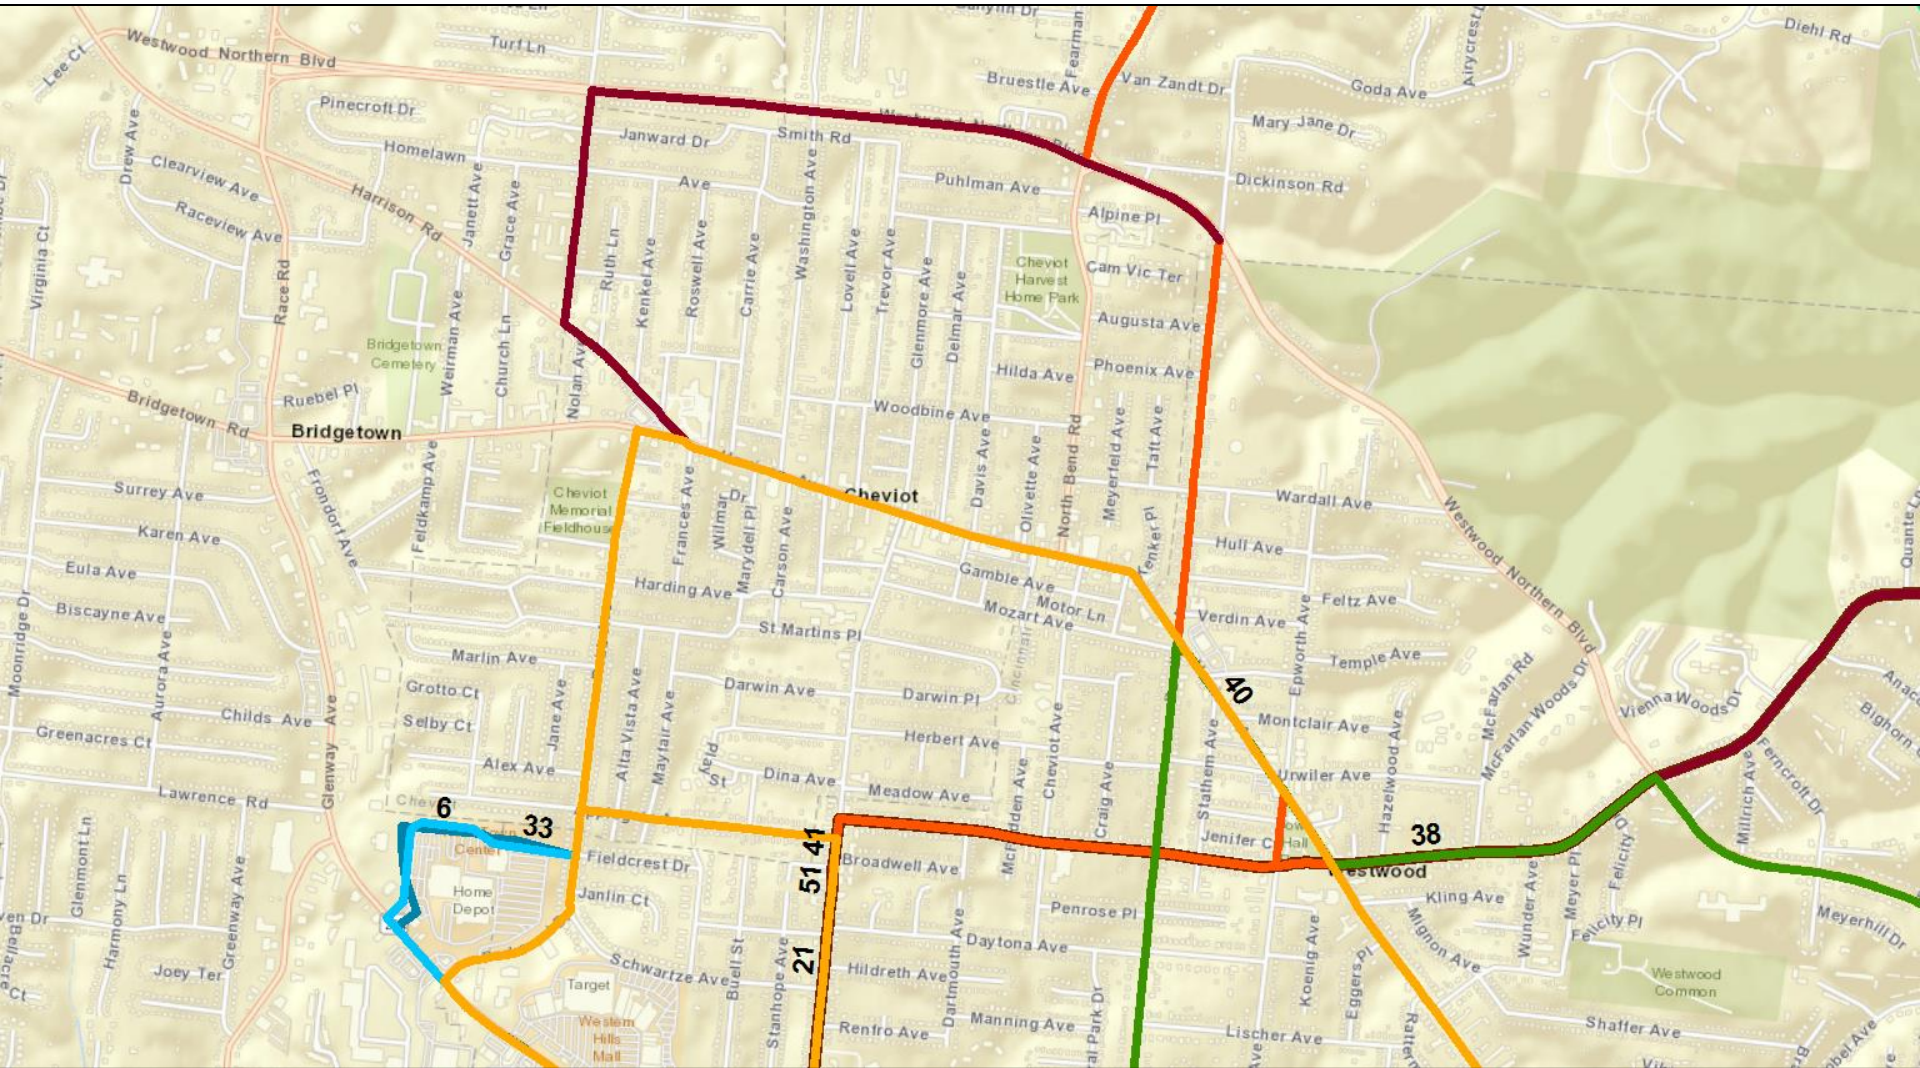

# *Current Routes Serving:* Cheviot

May 29, 2019

# Cheviot: All Routes —current

# Service Improvements within Cheviot

Type of Improvement	Routes Affected in Each Year			
	1 st Year	2nd Year	3rd Year	4th Year
Increased Weekday Span			40, 41, 51	6, 21
New Weekday Service				
Route Extension				
24-Hour Weekday Service	33			
Improved Peak Headway			40, 41, 51	6, 21
Improved Midday Headway			41, 51	6, 21
Improved Evening Headway			41, 51	6, 21
Improved Saturday Span			41, 51	6, 21
24-Hour Saturday Service	33			
Improved Saturday Headway	33		51	6, 21
New Saturday Service				
Improved Sunday Span			41, 51	6
24-Hour Sunday Service	33			
Improved Sunday Headway			51	21
New Sunday Service				
New Circulator (on-demand)				

\*For more information, see Proposed System Changes by Route