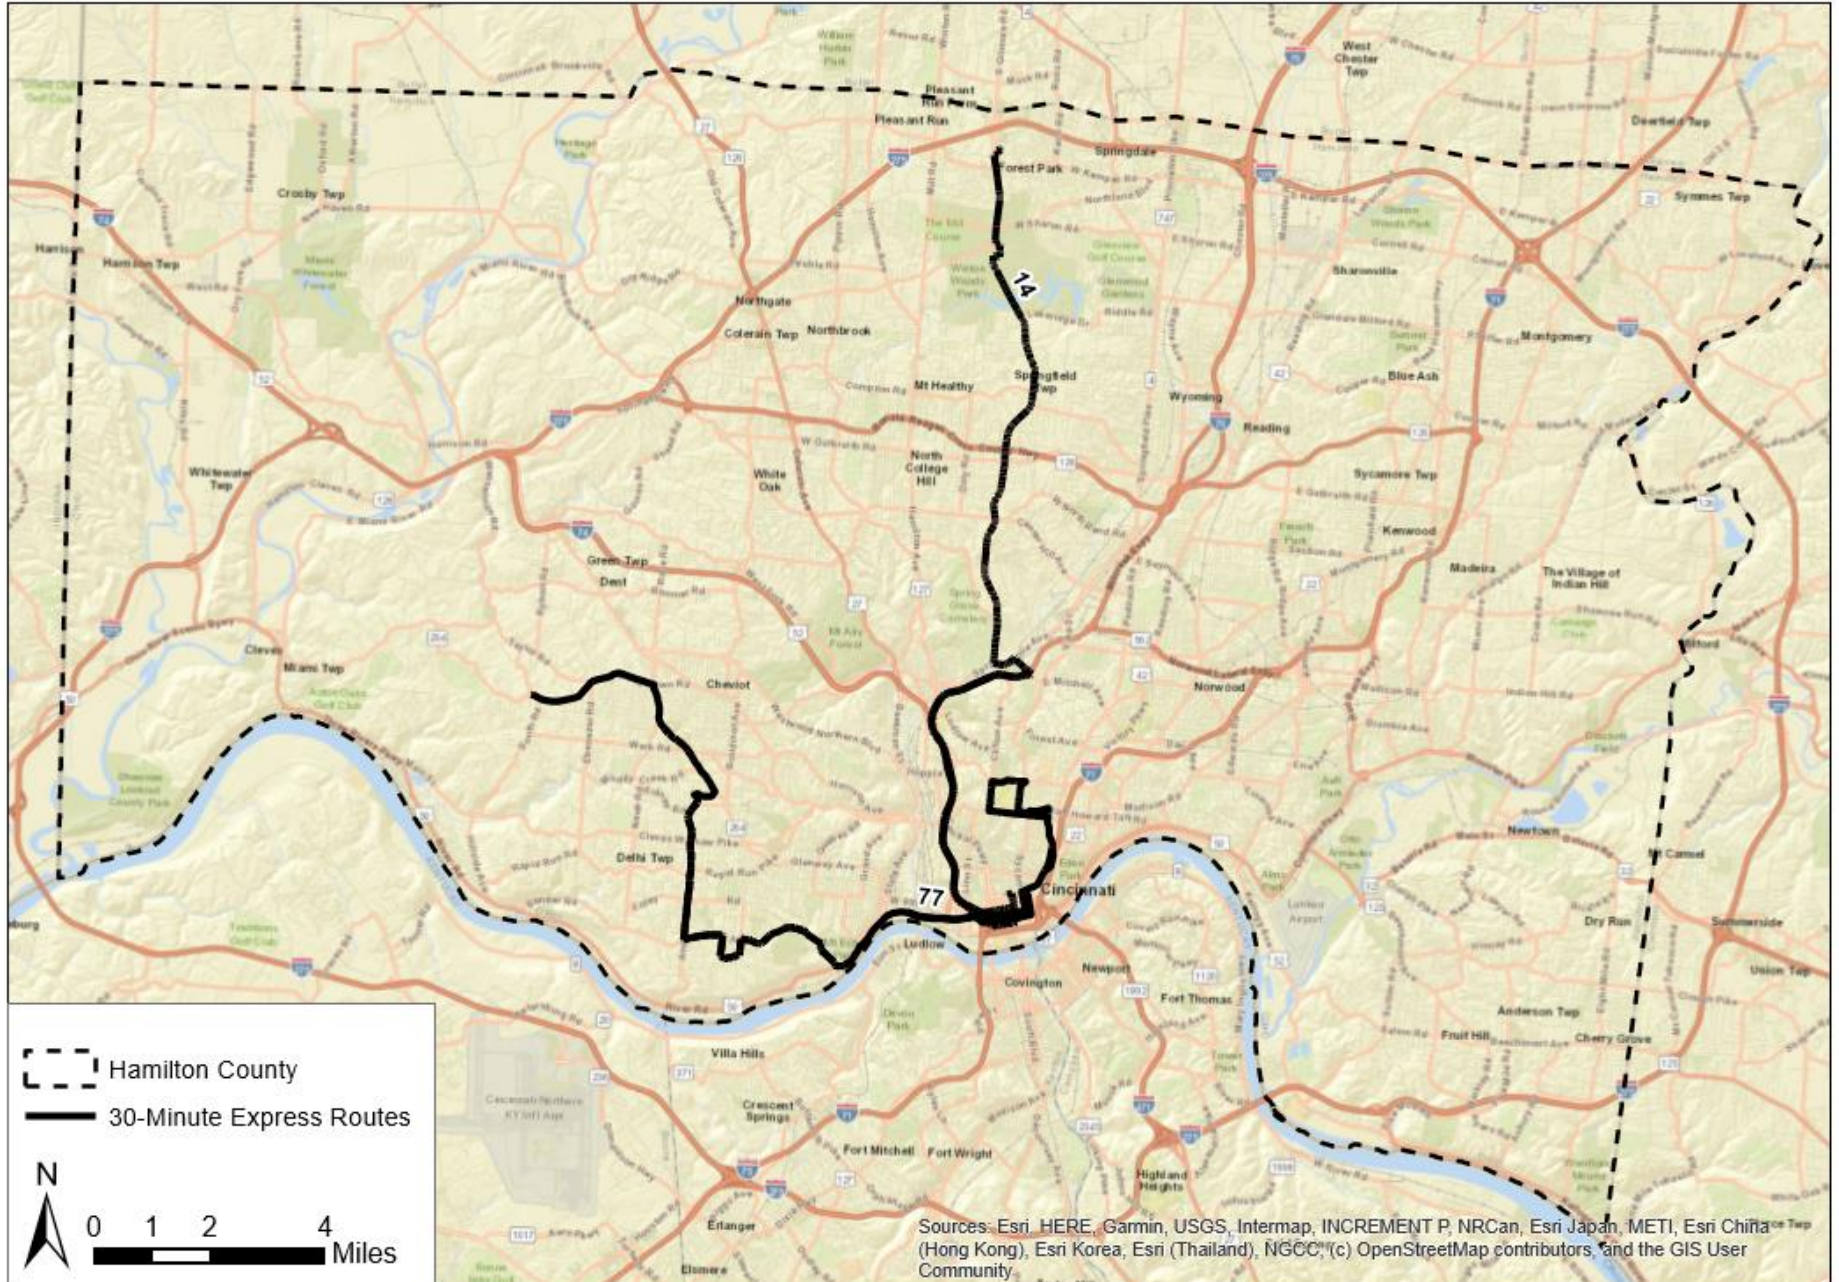

Reinventing Metro Express 30-Minute Frequency Routes

Reinventing Metro Local & Crosstown 30-Minute Frequency Routes